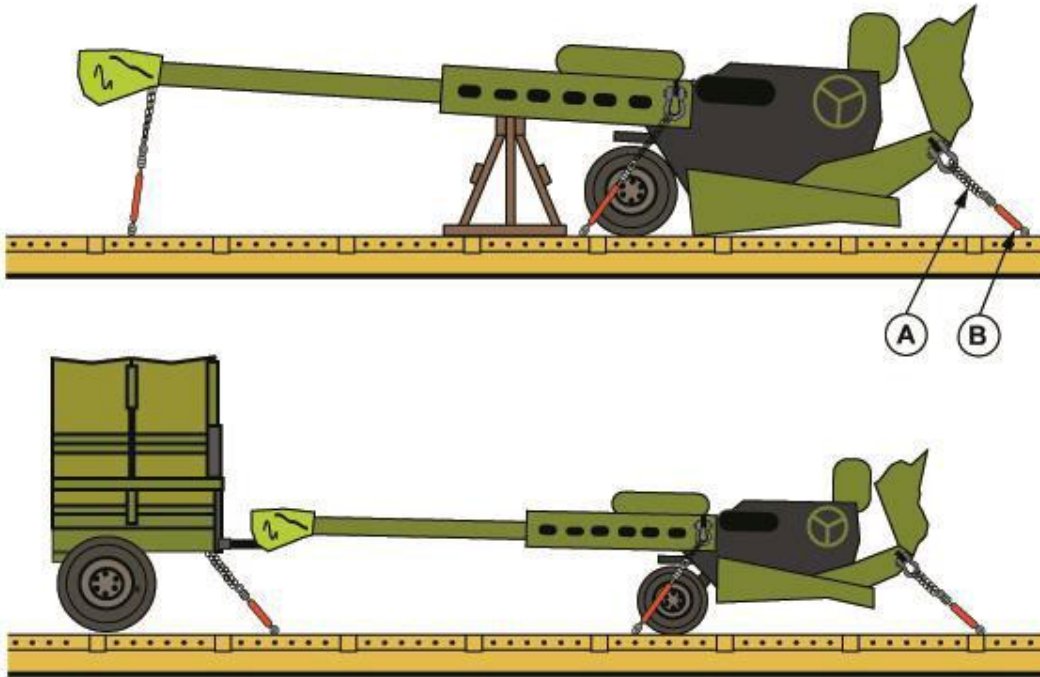

WHEELED VEHICLES

TOWED ARTILLERY GUN M777 A1  
RAC 6088B

Item	No. of Pcs.	Description
A	6	Chains 3/8'' (MBS 36,000 LBS.)
B	1 ea. Item A	Turnbuckles with jam nuts tightened wrench tight.

**DESCRIPTION AND WEIGHT:**                      M777                      8,700 LBS.