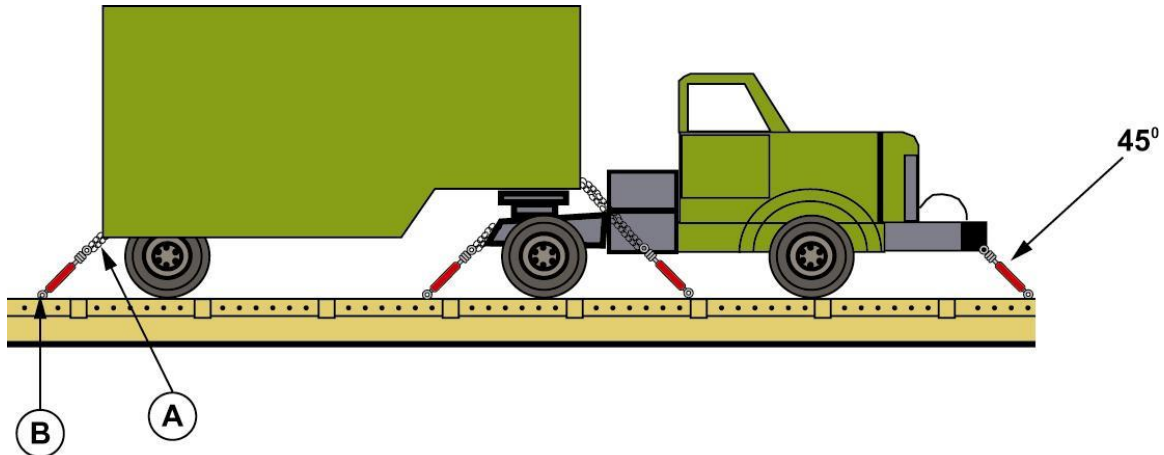

WHEELED VEHICLES

SEMI-TRAILER ATTACHED TO PRIME MOVER
RAC 6088B

Item	No. of Pcs.	Description
A	8	Chains 1/2" (MBS 55,000 LBS.)
B	1 ea. Item A	Turnbuckles with jam nuts tightened wrench tight.

TRACTOR WITH 20 TON TLR	32,070 LBS.
TRACTOR WITH 18,000 LITRE TANK	27,660 LBS.
5 TON TRUCK AND TRAILER (PALLET LOADING 63' LONG WITH RACK)	38,000 LBS.
SEMI TRAILER BULL HAULER FUEL DISP 32,000 LITRES	15,256 LBS.
SEMI TRAILER LOW BED 35TM VARIABLE DECK DUALS	22,300 LBS.
SEMI TRAILER LOW BED 45TM 24FT DECK	24,471 LBS.
SEMI TRAILER LOW BED 45T 24FT DECK REM ADJ GOOSENECK	24,471 LBS.