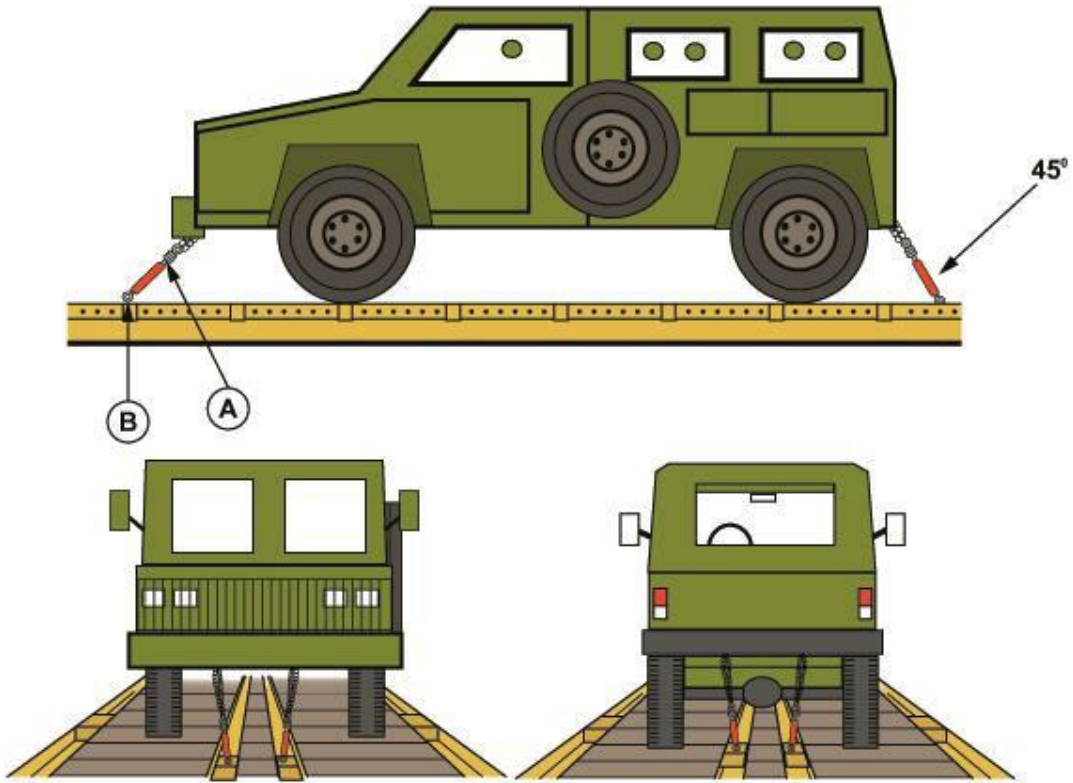

RG31 MK3
RAC 6088B

Item	No. of Pcs.	Description
A	8 or 4	Chains 3/8" (MBS 36,000 LBS.) Chains 1/2" (MBS 55,000 LBS.)
B	1 ea. Item A	Turnbuckles with jam nuts tightened wrench tight.

DESCRIPTION AND WEIGHT: RG31 MK3 23,386 LBS.