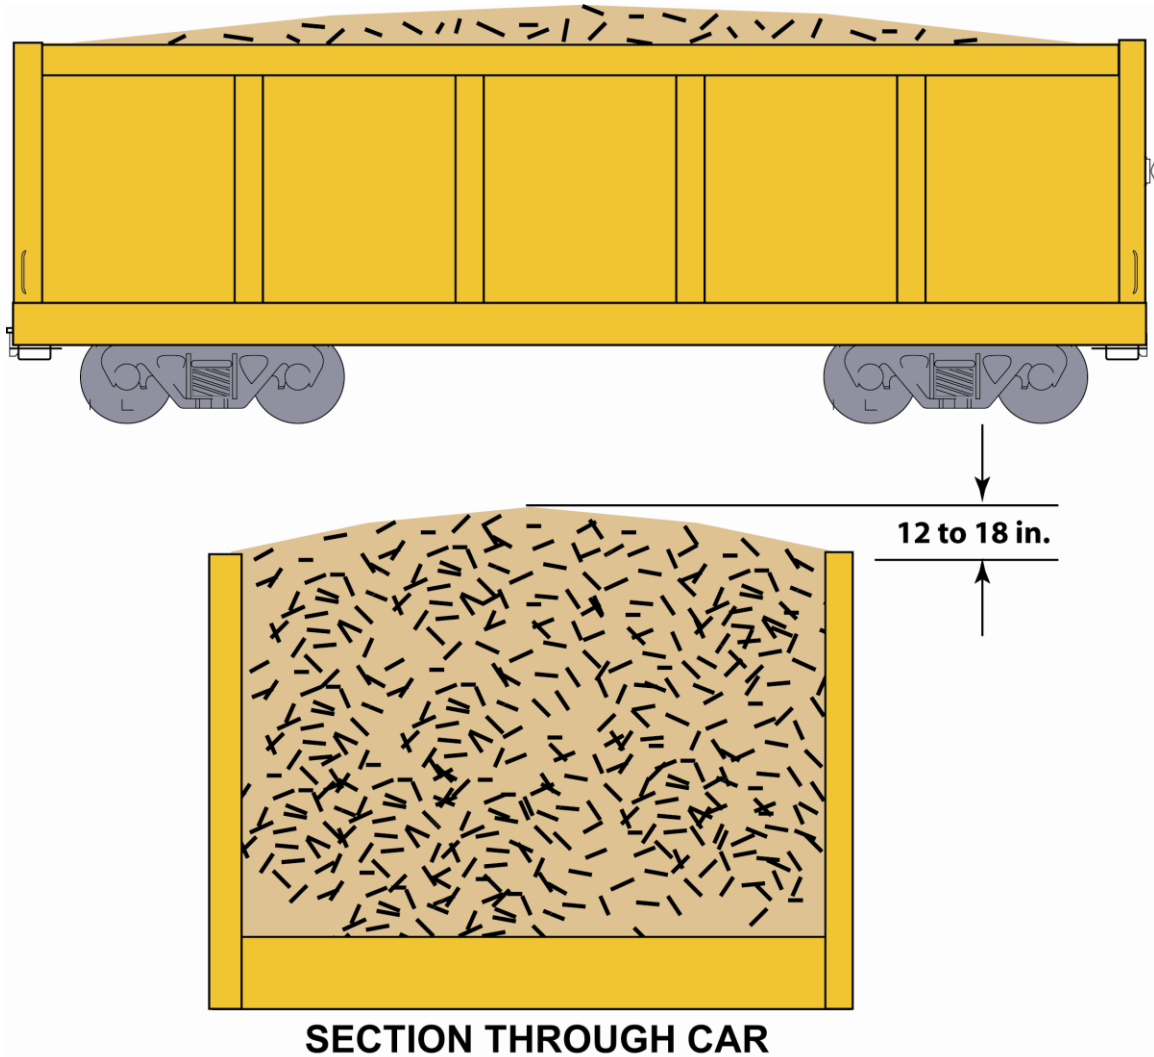

WOODCHIP LOADED IN HIGH SIDE GONDOLA  
RAC 15099  
New 08-2005

Item	No. of Pcs.	Description
A		Vacant

**Notes:**

1. Load must be evenly distributed side to side and end to end.
2. Maximum height of load must not exceed 18 inches in centre of car sloping even to top cord of car.