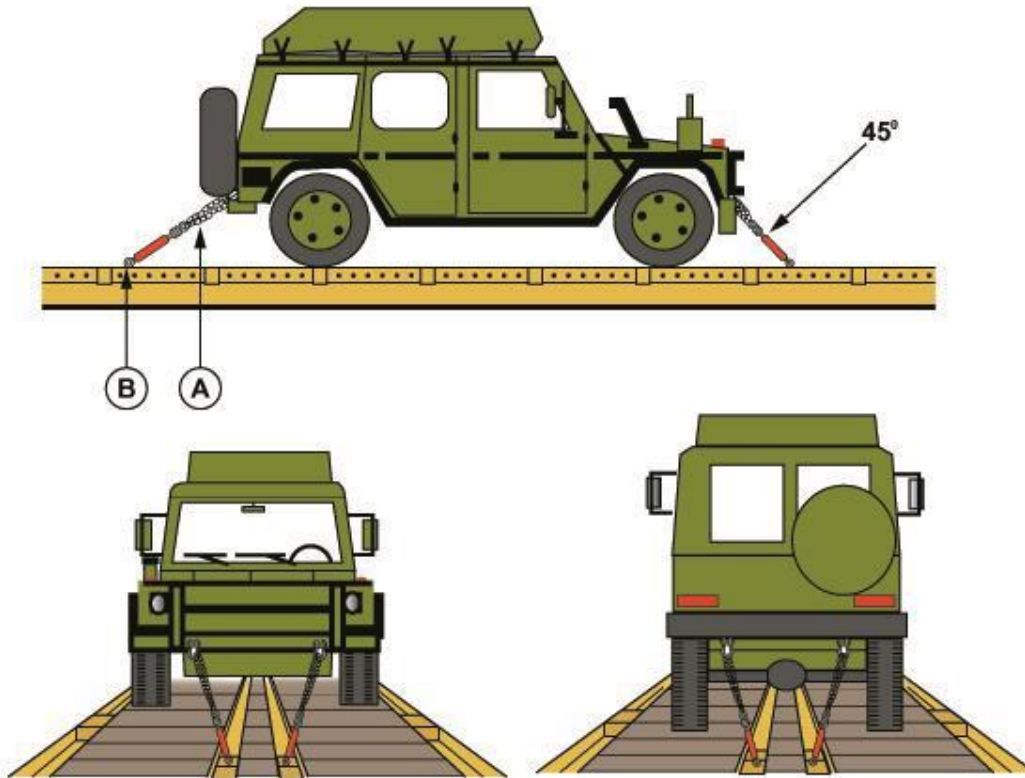

LUVW 3/4 TON
RAC 6088B

Item	No. of Pcs.	Description
A	4	Chains 3/8" (MBS 36,000 LBS.)
B	1 ea. Item A	Turnbuckles with jam nuts tightened wrench tight.

DESCRIPTION AND WEIGHT:	LUVW	10,252 LBS.
	LUVW 1TM 4X4 MILCOT	8,223 LBS.
	LUVW ¾ T 4X4 C AND R	10,251 LBS.
	VTT	851 LBS.
	AMBULANCE 4X4	15,013 LBS.
	CREW CAB 4X4	6,113 LBS.