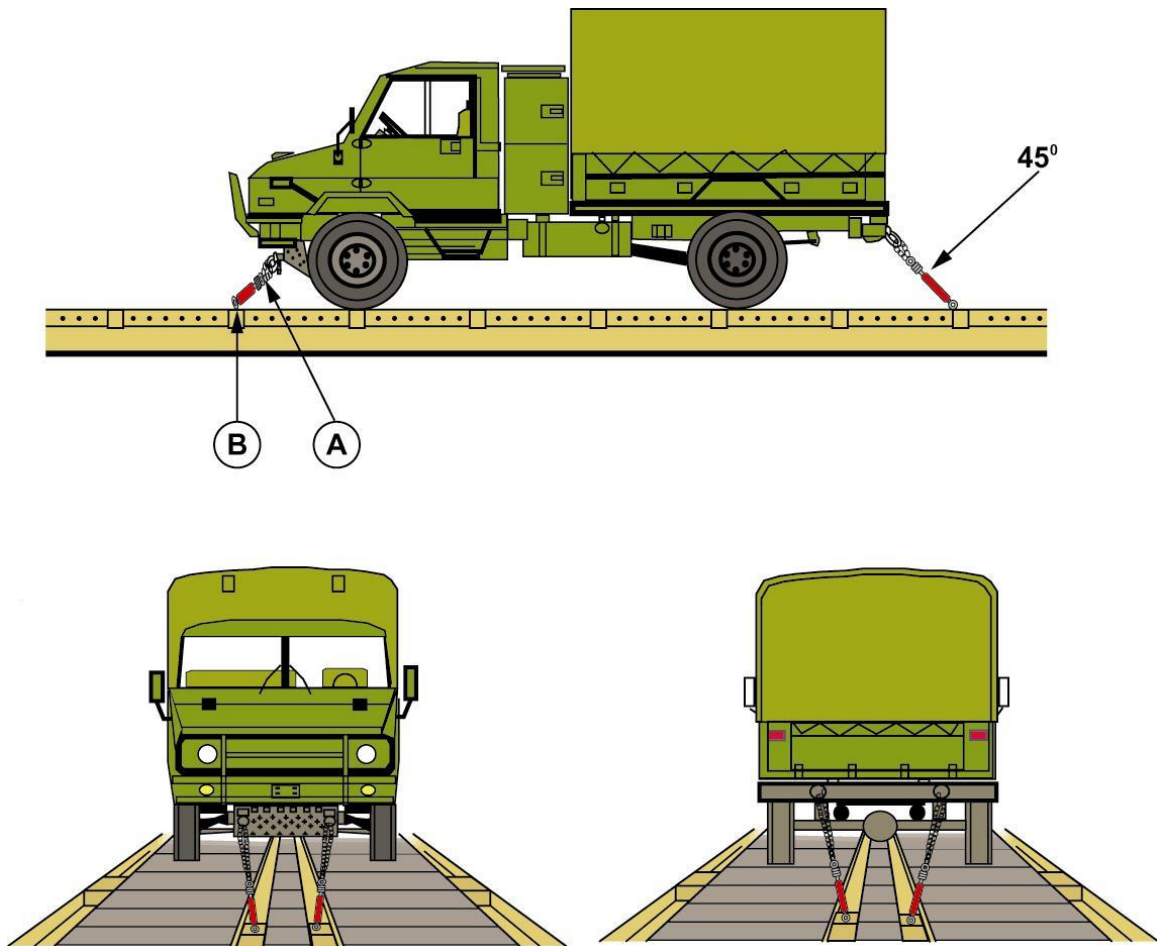

LIGHT SUPPORT VEHICLE WHEEL (LSVW)  
RAC 6088B

Item	No. of Pcs.	Description
A	4	Chains 3/8" (MBS 36,000 LBS.)
B	1 ea. Item A	Turnbuckles with jam nuts tightened wrench tight.

**DESCRIPTION AND WEIGHT:**

All types of LSVW max. weight:	14,400 LBS.
LSVW 1.5 TM	11,574 LBS.
LSVW AMBULANCE	11,574 LBS.
LSVW 1.5 TM DES	11,575 LBS.
LSVW 1.5 TM LAN SERVER	11,618 LBS.
LSVW 1.5 TM WITH S805 SHELTER	12,037 LBS.
LSVW 1.5 TM RADIO NODE	11,574 LBS.