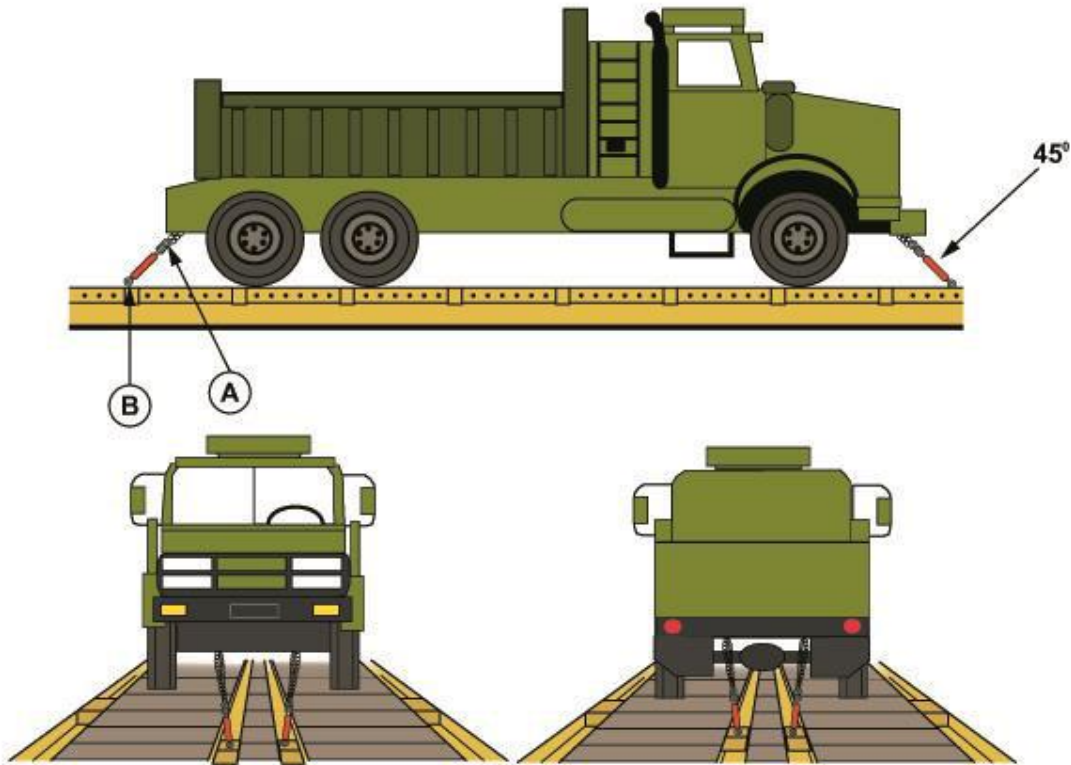

WHEELED VEHICLES

HESV PALLET LOADER - DUMP MODULE  
RAC 6088B

Item	No. of Pcs.	Description
A	4	Chains 1/2" (MBS 55,000 LBS.)
B	1 ea. Item A	Turnbuckles with jam nuts tightened wrench tight.

**DESCRIPTION AND WEIGHT:** HESV      33,000 LBS.