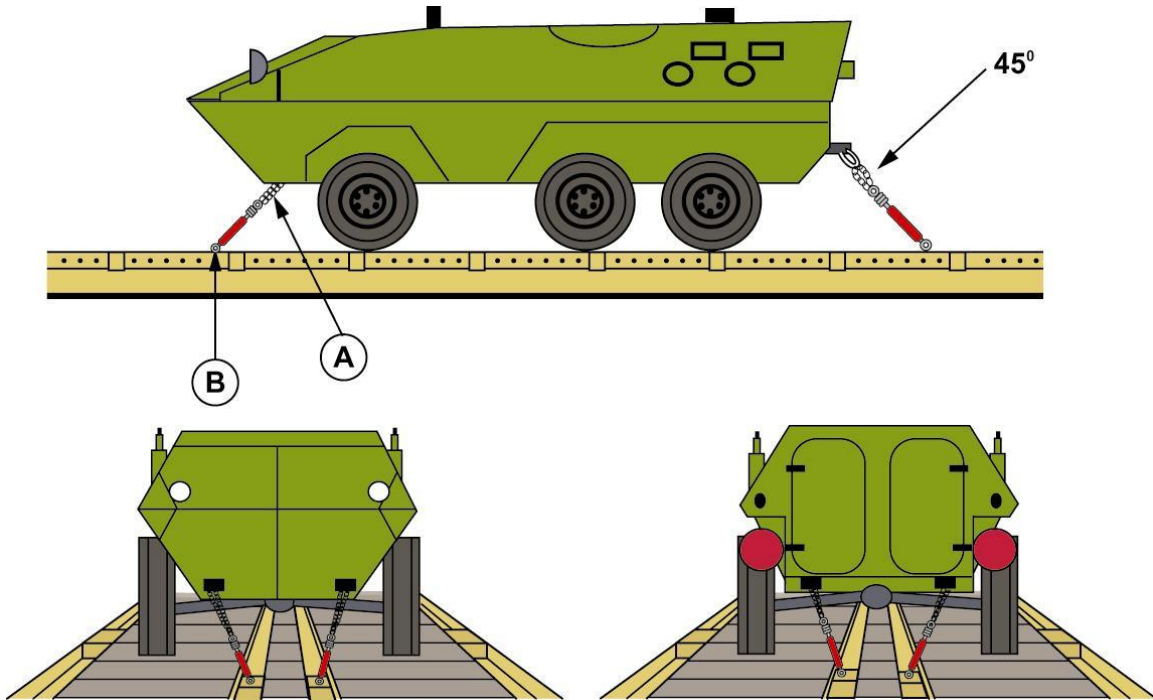

WHEELED VEHICLES

AVGP FAMILY  
(ARMED VEHICLE GENERAL PURPOSE)  
RAC 6088B

Item	No. of Pcs.	Description
A	4	Chains 1/2'' (MBS 55,000 LBS.)
B	1 ea. Item A	Turnbuckles with jam nuts tightened wrench tight.

<b>DESCRIPTION AND WEIGHT:</b>	COUGAR	22,540 LBS.	BISON AMB	27,999 LBS.
	GRIZZLY	21,700 LBS.	BISON C31	28,660 LBS.
	HUSKY	25,240 LBS.	BISON MRT	32,066 LBS.
	BISON	28,459 LBS.	COYOTE MTD	32,827 LBS.
	HUSKY MRT	23,589 LBS.		

**NOTE:** SPECIAL PRECAUTIONS SHOULD BE TAKEN ON THE COUGAR TO MAKE SURE THAT TURRET GUN IS IN STRAIGHT FORWARD POSITION (AS AN EXCEPTION) AND TURRET IS LOCKED. GUN BARREL MUST BE SECURELY FASTENED BY PLACING WIRE ROPE LOOPS AROUND THE GUN BARREL AND SECURING ONE LOOP TO EACH SIDE OF THE HULL.