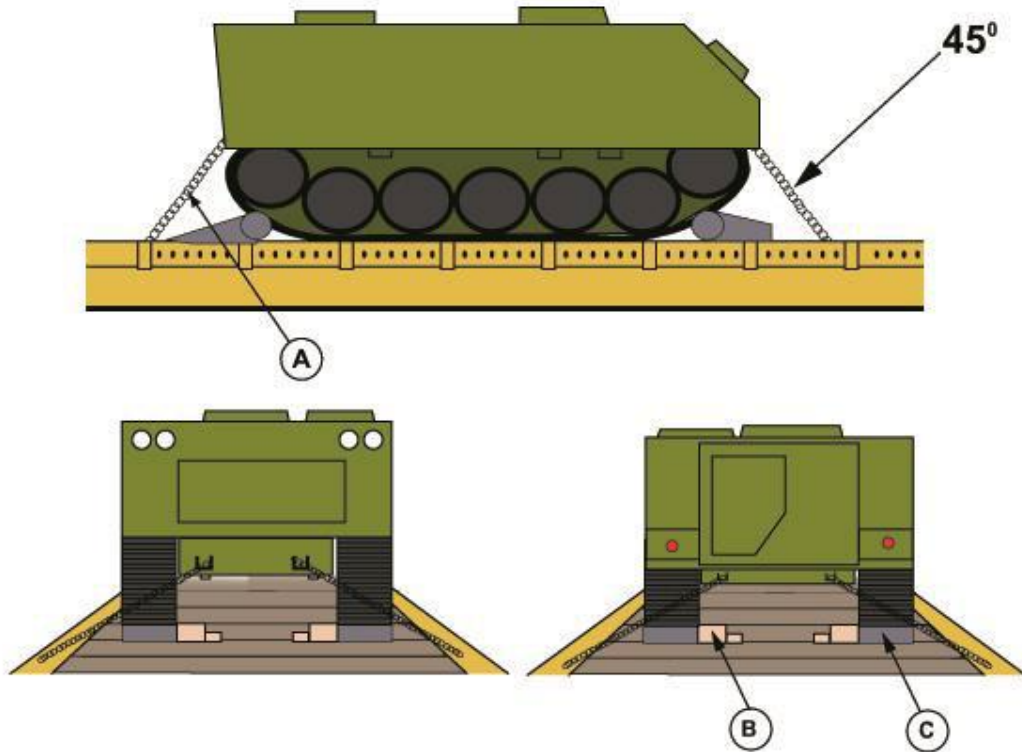

TRACKED VEHICLES ON STANDARD RAIL FLAT CARS

APC (ARMOURED PERSONNEL CARRIER)
M113 FAMILY Including M548 and M577
RAC 6087B

Item	No. of Pcs.	Description
A	4 or 4	Chains (13 mm - 1/2'') (MBS 55,000 LBS.) or Wire Rope Cables (6 x 19) 5/8'' Doubled (Complete loops)
B	6	Lateral restraints (inside), 3 each side, or lateral blocking.
C	4	Blocks - 2 pattern #30 at front and 2 pattern #31 at rear. Metal chock blocks may be used.

DESCRIPTION AND WEIGHT: APC (M113)

19,775 LBS.